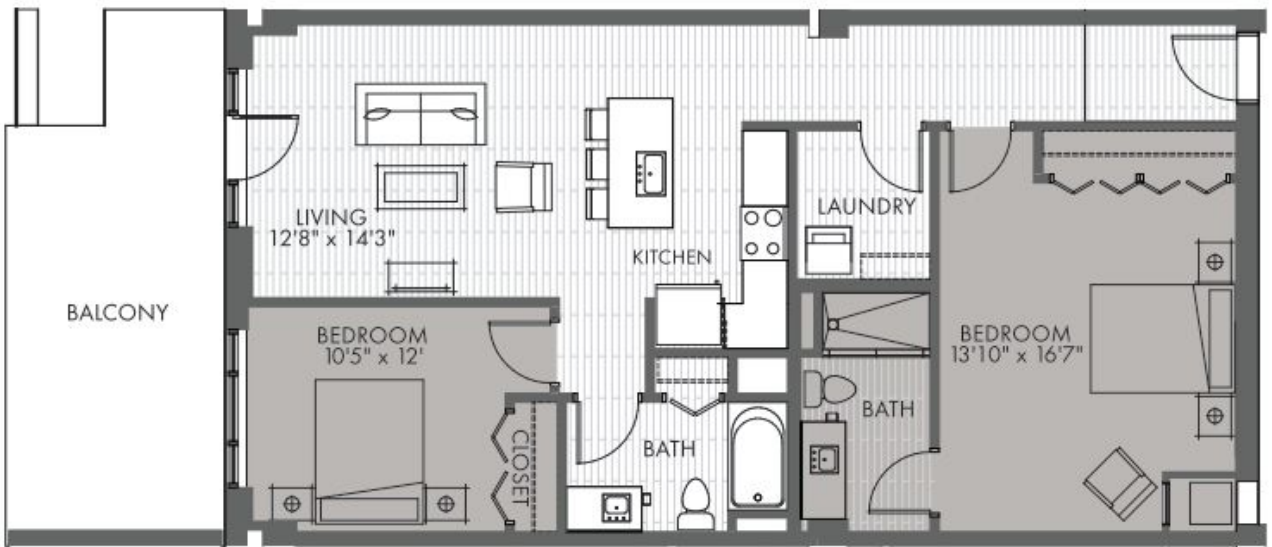

TOWNHOUSE

2A

2 BED  
2 BATH

1,160  
SQ FT

FLOOR 1

PRICING:

UNIT/ FLOOR:

**VANTAGE**  
ON THE PARK