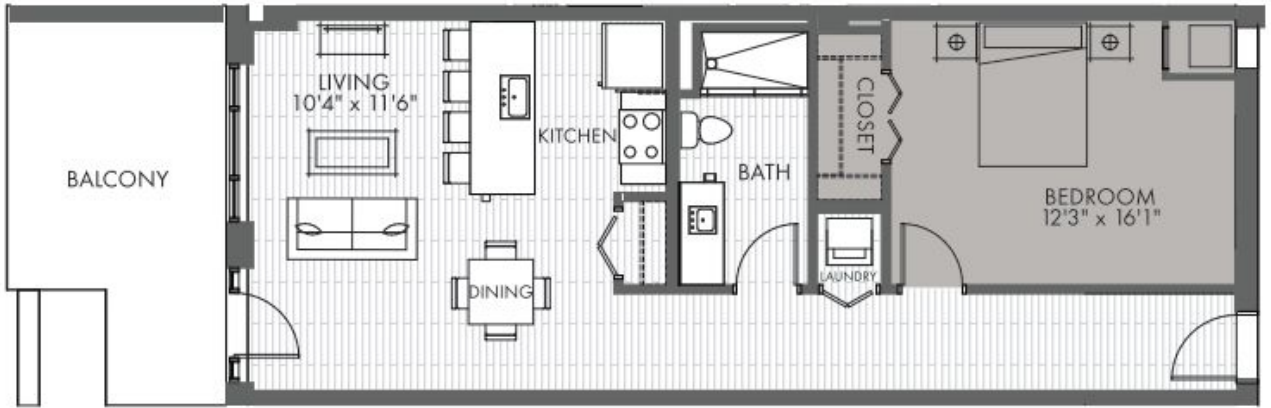

TOWNHOUSE  
**1A**

1 BED  
1 BATH

825  
SQ FT

PRICING:

UNIT/ FLOOR: