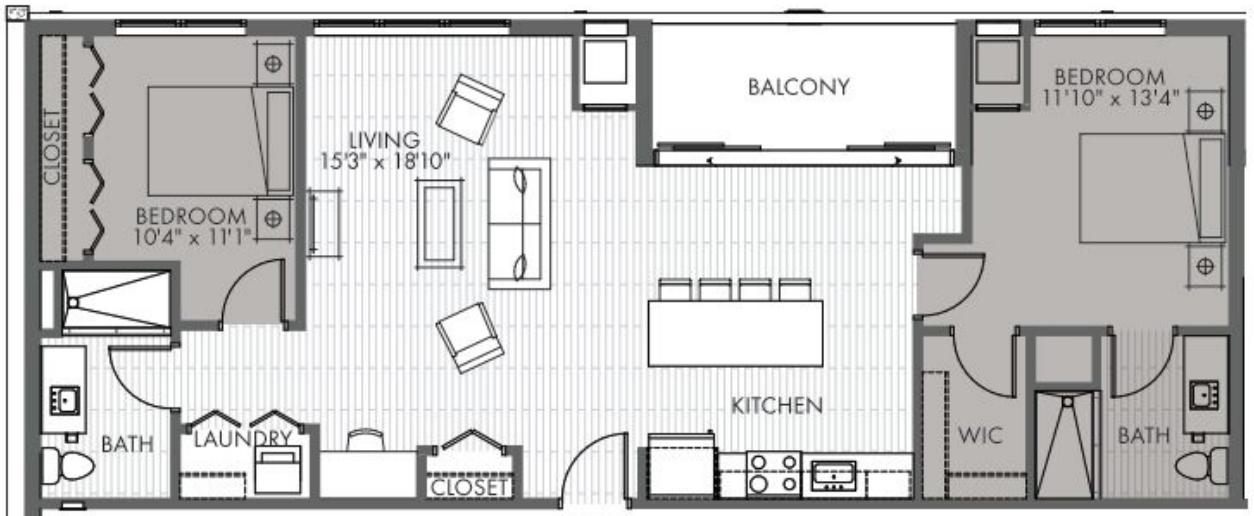

PENTHOUSE  
**2Av3**

2 BED  
2 BATH

1,150  
SQ FT

PRICING:

UNIT/ FLOOR: