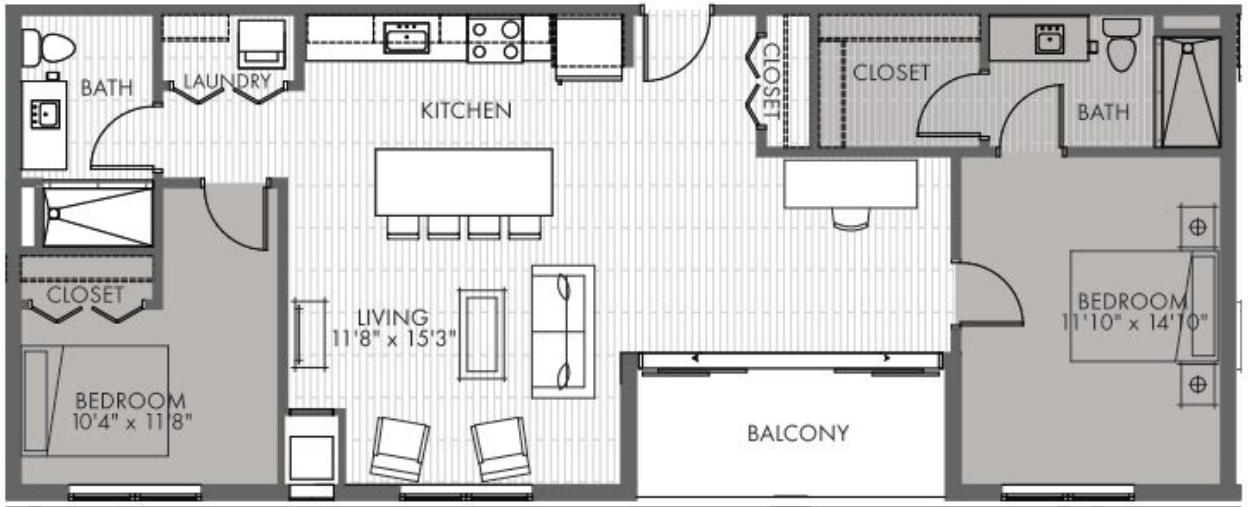

PENTHOUSE
2Av2

2 BED
2 BATH

1,125
SQ FT

PRICING:

UNIT/ FLOOR:

VANTAGE

ON THE PARK

916 E. State St.
Milwaukee, WI 53202