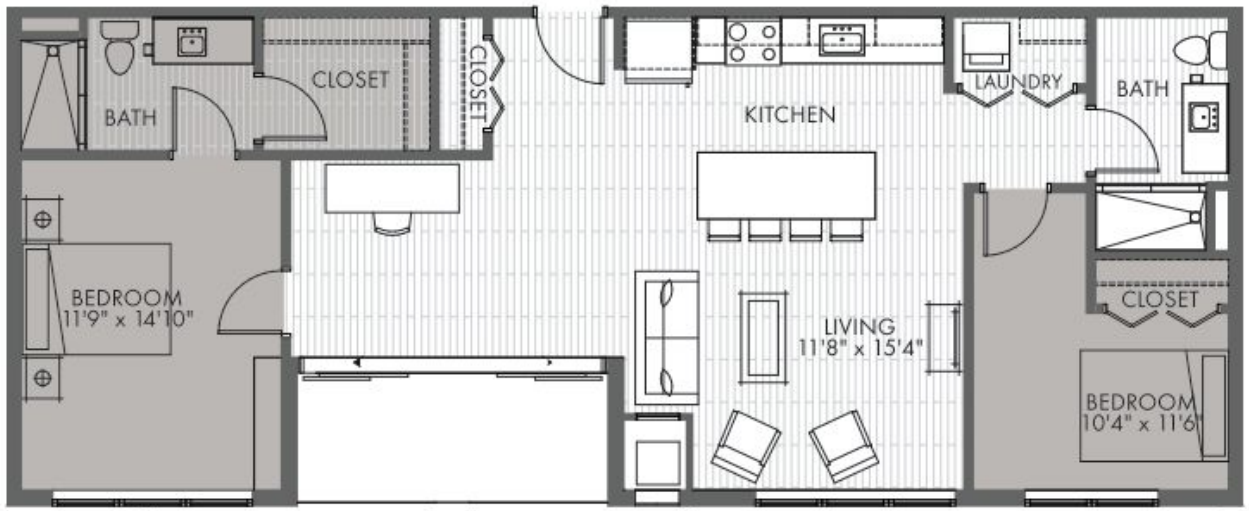

PENTHOUSE  
**2Av1**

2 BED  
2 BATH

1,125  
SQ FT

PRICING:

UNIT/ FLOOR: