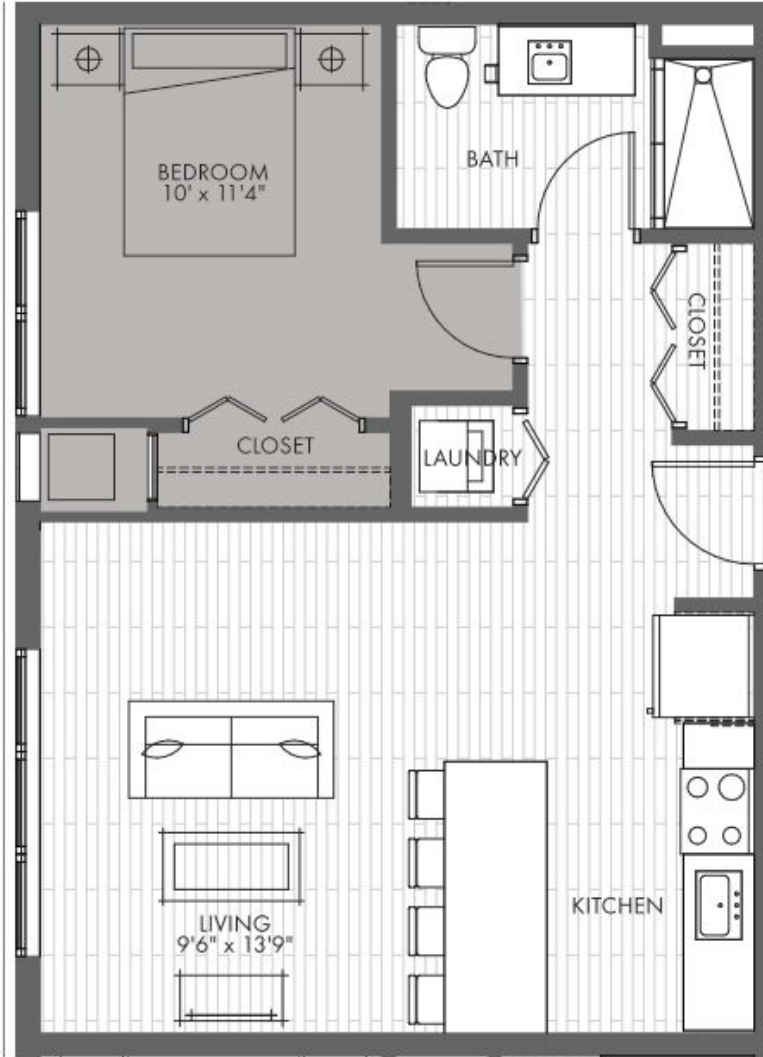

PENTHOUSE  
**1E**

1 BED  
1 BATH

670  
SQ FT

PRICING:

UNIT/ FLOOR: