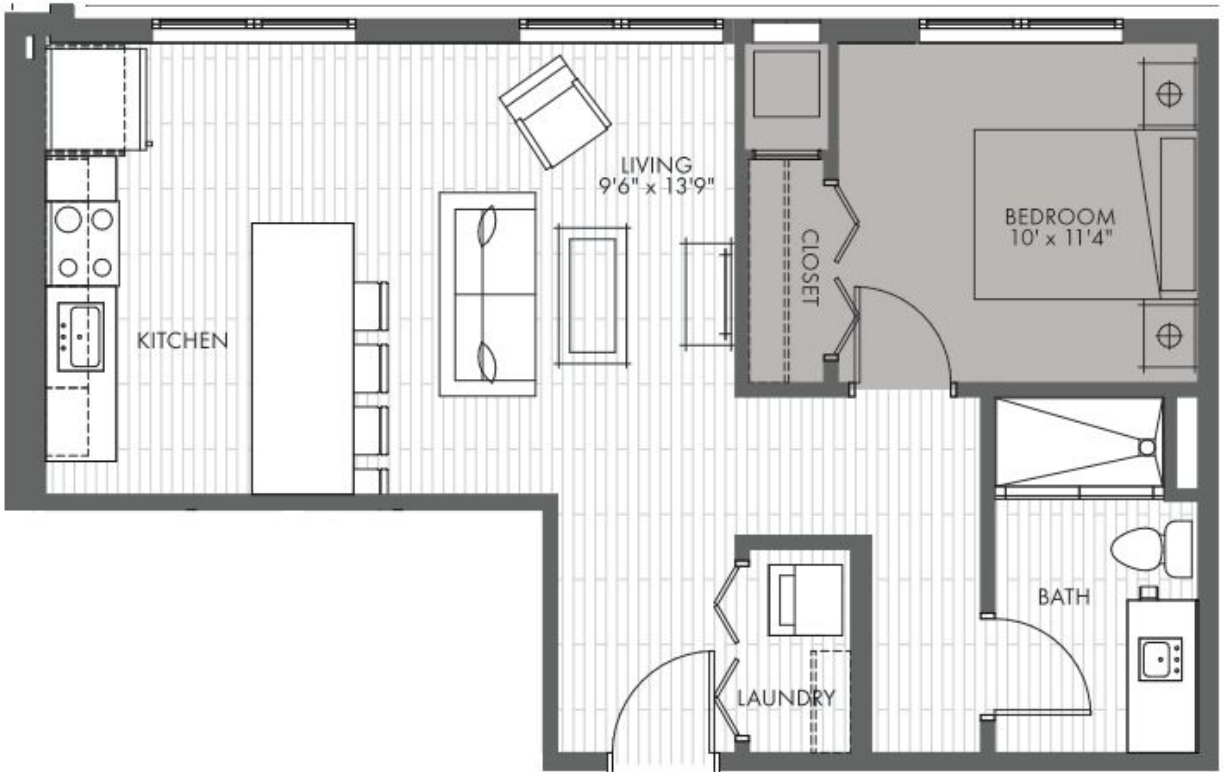

PENTHOUSE
1D

1 BED
1 BATH

775
SQ FT

PRICING:

UNIT/ FLOOR:

VANTAGE

ON THE PARK

916 E. State St.
Milwaukee, WI 53202