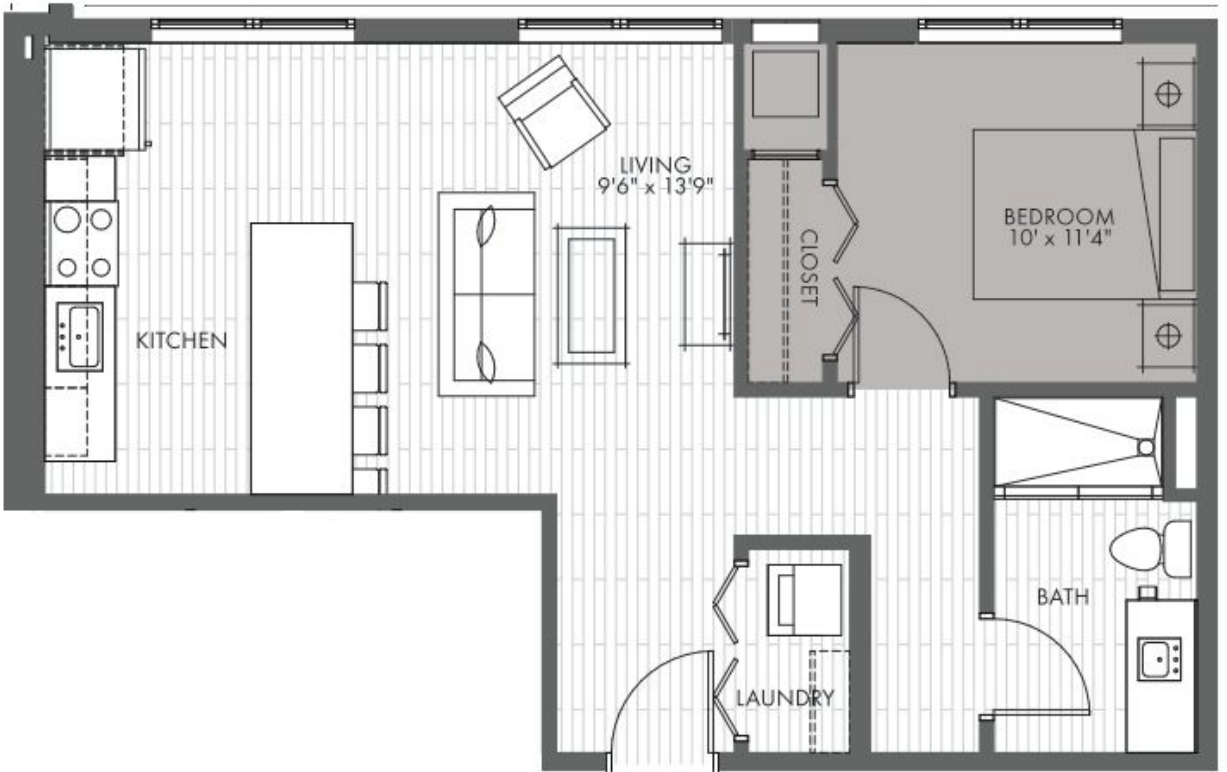

PENTHOUSE
1D

1 BED
1 BATH

575
SQ FT

PRICING:

UNIT/ FLOOR:

VANTAGE

ON THE PARK

916 E. State St.
Milwaukee, WI 53202