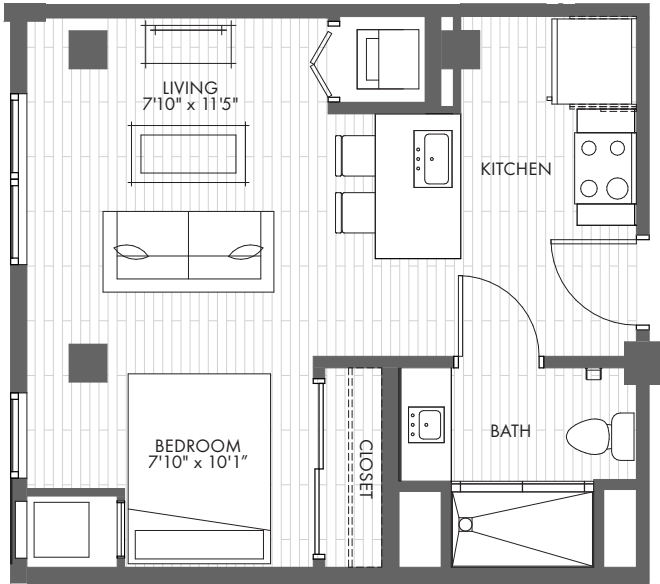

OB

STUDIO

450
SQ FT

PRICING:

UNIT/ FLOOR:

Professionally
Managed by **FOUNDERS 3**
REAL ESTATE SERVICES

VANTAGE

ON THE PARK