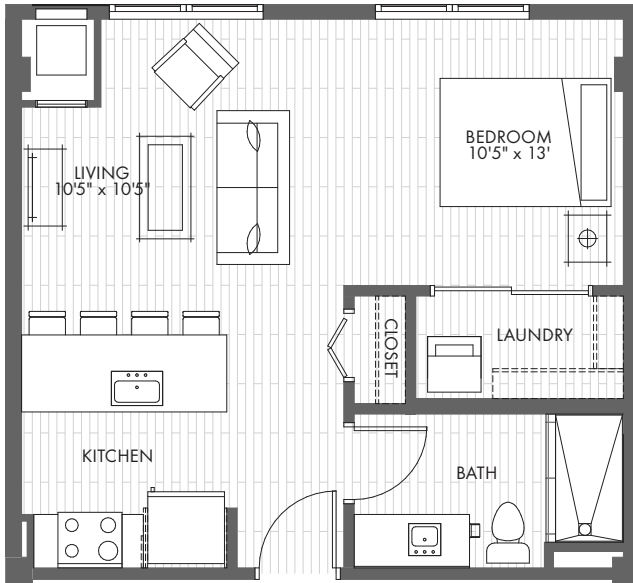

0A

STUDIO

550
SQ FT

PRICING:

UNIT/ FLOOR:

Professionally
Managed by **FOUNDERS 3**
REAL ESTATE SERVICES

VANTAGE

ON THE PARK