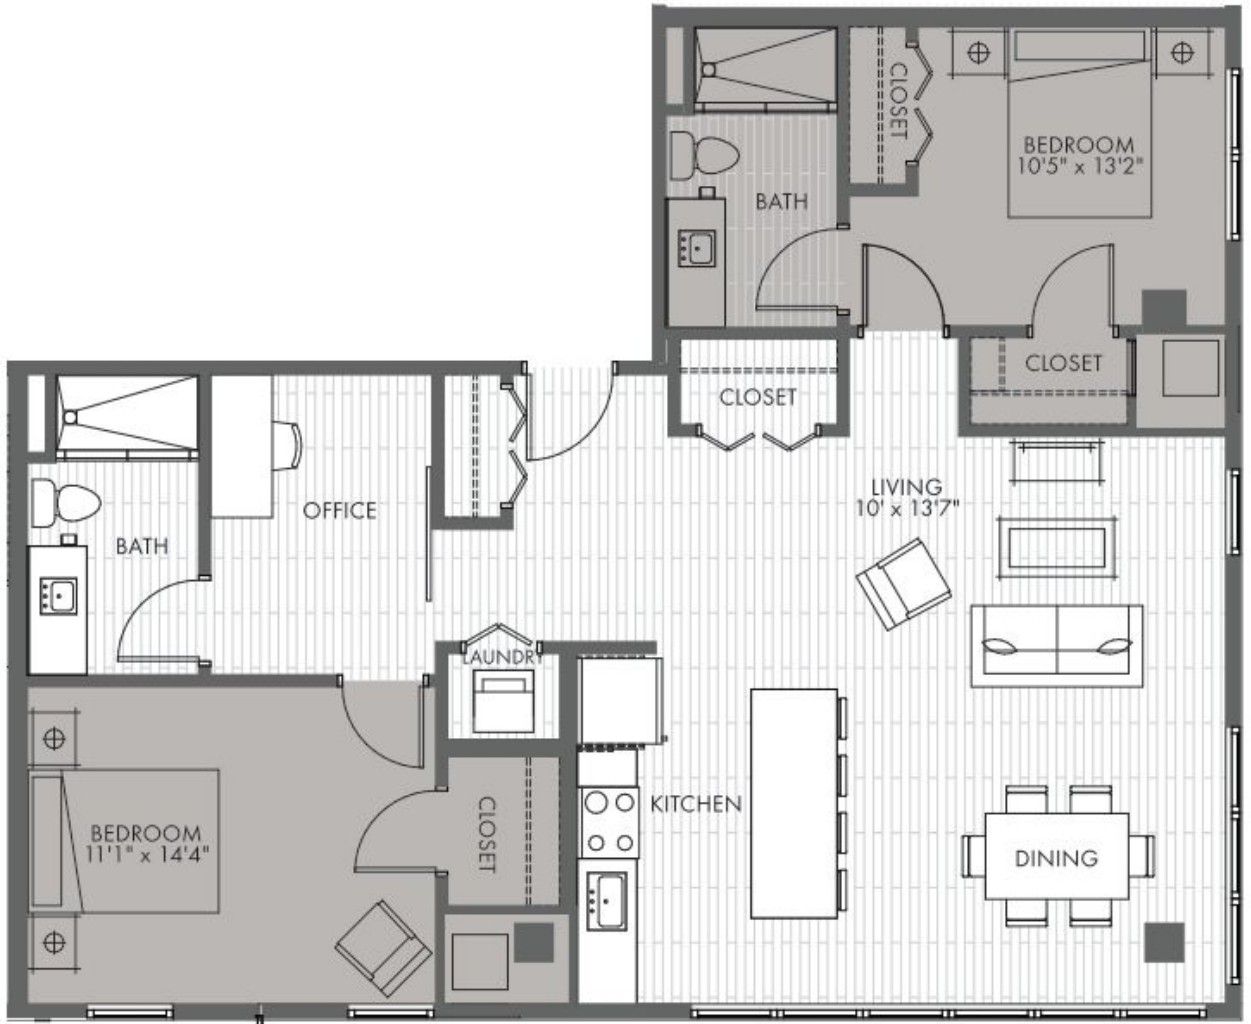

2B

2 BED
2 BATH

1,245
SQ FT

PRICING:

UNIT/ FLOOR:

VANTAGE

ON THE PARK

916 E. State St.
Milwaukee, WI 53202