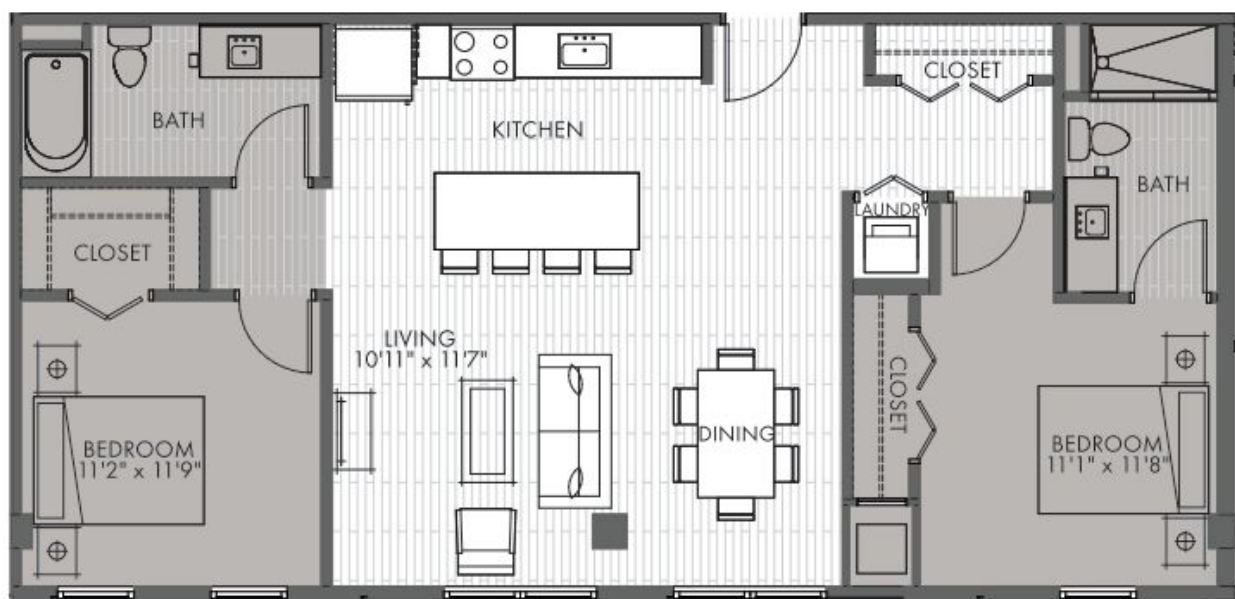

2A

2 BED
2 BATH

1,170
SQ FT

PRICING:

UNIT/ FLOOR:

VANTAGE

ON THE PARK

916 E. State St.
Milwaukee, WI 53202