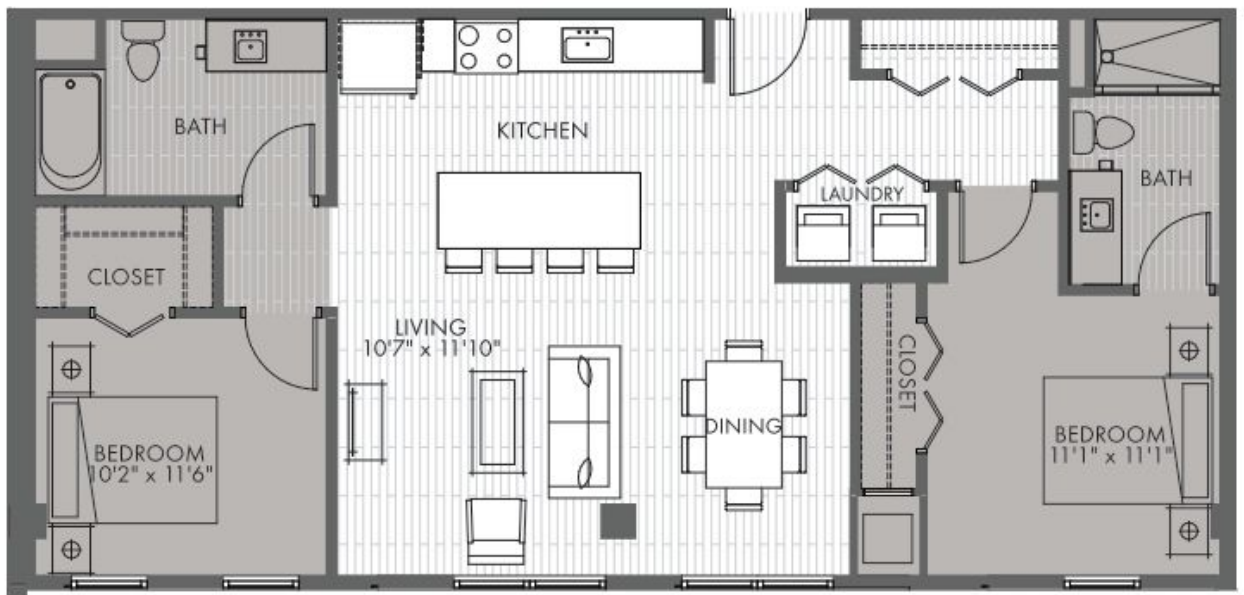

ADA
2A

2 BED
2 BATH

1,170
SQ FT

PRICING:

UNIT/ FLOOR:

VANTAGE

ON THE PARK

916 E. State St.
Milwaukee, WI 53202