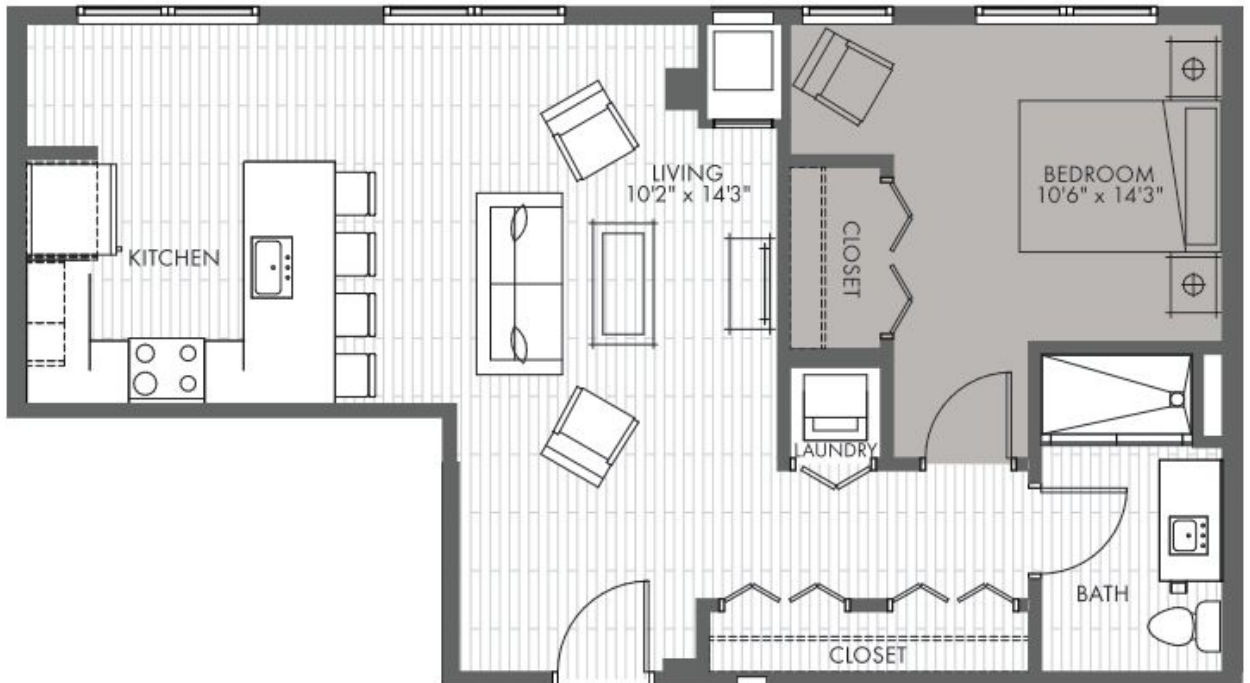

1F

1 BED  
1 BATH

830  
SQ FT

PRICING:

UNIT/ FLOOR: