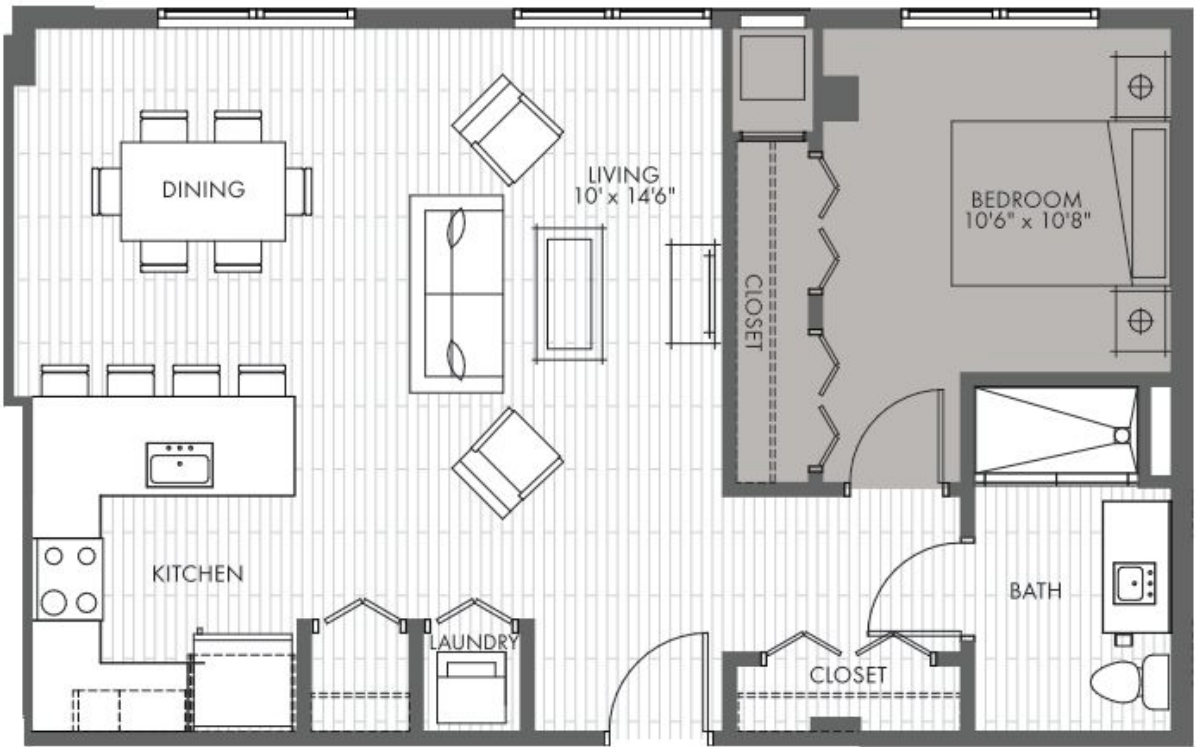

1D

1 BED
1 BATH

715
SQ FT

PRICING:

UNIT/ FLOOR:

VANTAGE

ON THE PARK

916 E. State St.
Milwaukee, WI 53202