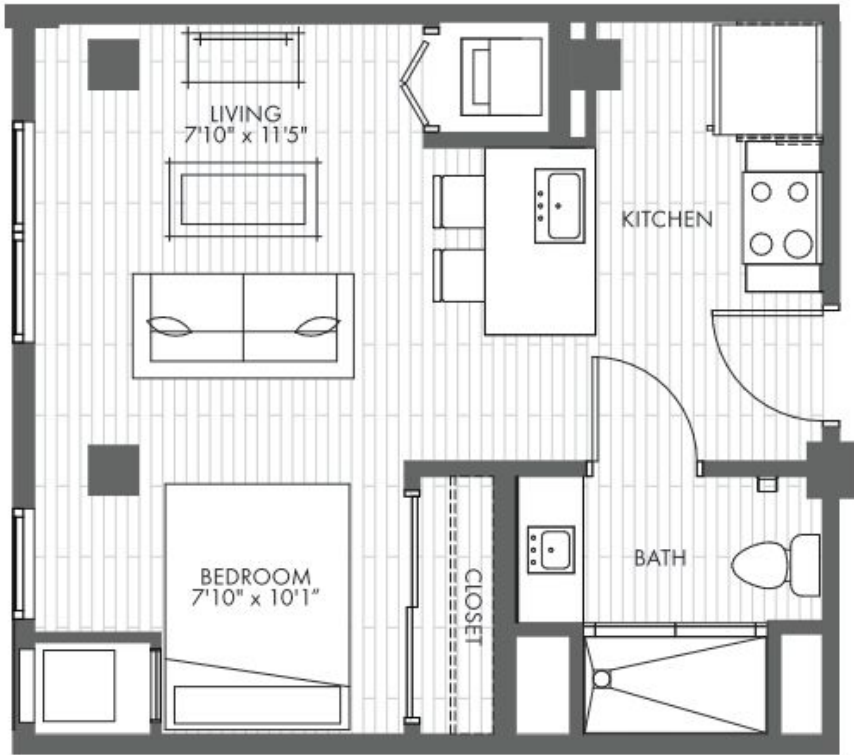

OB

STUDIO

450
SQ FT

PRICING:

UNIT/ FLOOR:

VANTAGE
ON THE PARK

916 E. State St.
Milwaukee, WI 53202

vantageonthepark.com